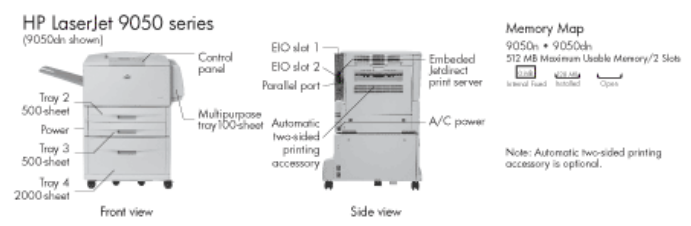

Post Warranty Service, Same Day Onsite, Standard Business Hours: 1 year	U6400PE
Post Warranty Service, Same Day Onsite, Extended Business Hours: 1 year	H7699PE
Post Warranty Service, Next Business Day Onsite: 1 year	H7698PE
Post Warranty Service, Next Business Day Onsite: 2 years	UT821PE
Post Warranty Service, Next Business Day Onsite with DMR: 1 year	UL422PE

Volume	15,000 to 50,000 pages
Media Types	Paper (plain, preprinted, letterhead, prepunched, bond, color, recycled, rough), transparencies, labels, cardstock
Media Sizes, Std	Letter, legal, tabloid, executive, envelopes (No. 10, Monarch)
Media Sizes, Custom	3.9 x 7.5 in to 12.3 x 18.5 in, tray 1; 5.8 x 8.3 in to 11.7 x 17 in, trays 2, 3 and 4
Media Weights	17 to 58 lb, tray 1; 17 to 53 lb, trays 2, 3 and 4
Connectivity, Std	IEEE 1284-compliant bidirectional parallel, HP Jetdirect Fast Ethernet embedded print server, 2 open EIO slots
Connectivity, Opt	HP Jetdirect internal and external print servers
Memory, Std	128 MB
Memory, Max	512 MB
ENERGY STAR® Qualified	No
Mac Compatible	Yes
Dimensions (W x D x H)	55 x 24.9 x 23.6 in
Weight	168 lb
Dimensions, Metric	1397 x 633 x 600 mm
Weight, Metric	76.2 kg
Shipping Dimensions	35.9 x 31.1 x 28.4 in
Shipping Weight	197.5 lb
Shipping Dimensions, Metric	911.9 x 789.9 x 721.4 mm
Shipping Weight, Metric	89.8 kg

Jetdirect Products

- HP Jetdirect 170x (J3258B)
- HP Jetdirect 680n Wireless Print Server (J6058A)
- HP bt1300 Bluetooth Wireless Print Adapter (J6072A)
- HP Jetdirect 620n (J7934G)
- HP Jetdirect 625n (J7960G)
- HP Jetdirect 635n IPv6/IPsec Print Server (J7961G)
- HP Jetdirect 170x (J3258G)
- HP Jetdirect 170x (J4102B)
- HP Jetdirect 630n (J7997G)
- HP Jetdirect 690n (J8007G)

Accessories (standard)

- Mac Network Kit (PhoneNET or LocalTalk) (92215N)
- Mac Network Kit (RS-422 serial) (92215S)
- HP International Printing Solution (BA392AA)
- IEEE 1284-Compliant Bidirectional Parallel, A-C, 3-Meter (C2946A)
- IEEE 1284-Compliant Bidirectional Parallel, A-C, 10-Meter (C2947A)
- 3,000-Sheet Stacker (C8084A)
- 3,000-Sheet Stapler/Stacker (C8085A)
- Multifunction Finisher (C8088B)
- HP Staple Cartridge Refill (C8091A)
- Staple Cartridge (Multifunction Finisher) (C8092A)
- 2,000-Sheet Input Tray (C8531A)
- Automatic Two-Sided Printing Accessory (C8532A)
- 100-Sheet Multipurpose Tray (C8568A)
- Printer Maintenance Kit, 110 Volt (C9152A)
- Printer Maintenance Kit, 220 Volt (C9153A)
- EIO Hard Disk (J6073A)
- DDR DIMM, 100-pin, 64 MB (Q2625A)
- DDR DIMM, 100-pin, 128 MB (Q2626A)
- DDR DIMM, 100-pin, 256 MB (Q2627A)
- DDR DIMM, 100-pin, 512 MB (Q2628A)
- 8-Bin Mailbox (Requires C8531A) (Q5693A)
- DDR DIMM (100-pin): 64 MB (Q7715A)
- DDR DIMM (100-pin): 256 MB (Q7719A)
- DDR DIMM (100-pin): 512 MB (Q7720A)
- HP High Performance EIO Hard Disk (J6073G)
- HP Universal Print Driver for Windows 5.1 (J7980A/J7981A)
- HP BarCode Printing Solution/Compact Flash (HG271FS)
- HP BarCodes and More/Compact Flash (HG281FS)
- HP Scalable BarCode Font Set/Compact Flash (HG282FT)
- HP MICR Font/Compact Flash (HG283FS)
- FormPort Server by Capella Technologies - Gold Solution (FormPort Server)
- FormPort Flash by Capella Technologies - Gold Solution (FormPort Flash)
- FormPort Designer by Capella Technologies - Gold Solution (FormPort Designer)
- MegaTrack by Capella Technologies - Gold Solution (MegaTrack)
- SecureJet 5 Authentication by Jetmobile - Platinum Solution (SecureJet)
- Blue Server™ by MPI Technologies - Gold Solution (Blue Server™)
- DocOut® by MPI Technologies - Gold Solution (DocOut®)
- IPDS Blue Kit™ by MPI Technologies - Gold Solution (IPDS Blue Kit™)
- BarDIMM™ Pro by Jetmobile - Gold Solution (BarDIMM™ Pro)
- Pharos Uniprint® Office by Pharos Systems - Gold Solution (Pharos Uniprint®)
- HP Blue Kit IPDS Emulation Flash Card (HG352FM)

Compatible Supplies

- HP LaserJet Cartridges and Kits
- HP LaserJet C8543X Black Print Cartridge (C8543X)

Compatible Paper Products

Top Recommended Papers

HP LaserJet Paper			
8.5 x 11 in	24 lb	500 sheets	HPJ1124